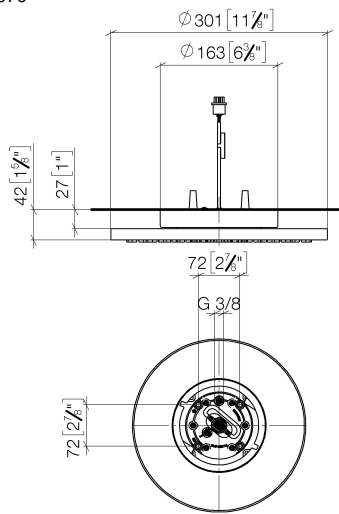

Rain shower for surface-mounted ceiling installation with light 300 mm - Light Gold

TARA

28 032 970

Fits: TARA, LISSÉ, VAIA, META

- rain shower Ø 300 mm
- PURE RAIN, max. flow rate 12 l/min (at 3 bar)
- PURIFY RAIN, max. flow rate 6 l/min (at 3 bar)
- Distance to ceiling from bottom edge of shower 40 mm
- with anti-scale system
- central LED Spot 3000 K
- Provided by customer: Light switch
- For simultaneous control of the jet types, we recommend the xTool thermostat module
- Not suitable for use in a steam room.

Required miscellaneous

Concealed ceiling installation box for surface-mounted ceiling installation with light - 35 042 970 90

- concealed rough parts
- min. recess depth 90 mm
- max. recess depth 115 mm
- 2x female thread 1/2" connections
- Input 100-240V AC 50-60Hz
- Output 350 mA SELV / Class II
- Provided by customer: Light switch

28 032 970
mm [inches]

Flow rate chart

Certificates

LGA_38400.

28 032 970

Spare parts list

No.	Item Number	Name	Quantity used	Delivery time
1	90 17 20 263 00 90	fixing set	1	2
2	90 24 03 309 01 90	connection	1	2
3	90 24 03 309 00 90	connection	1	2
4	90 10 01 225 00 90	electronic accessories	1	2