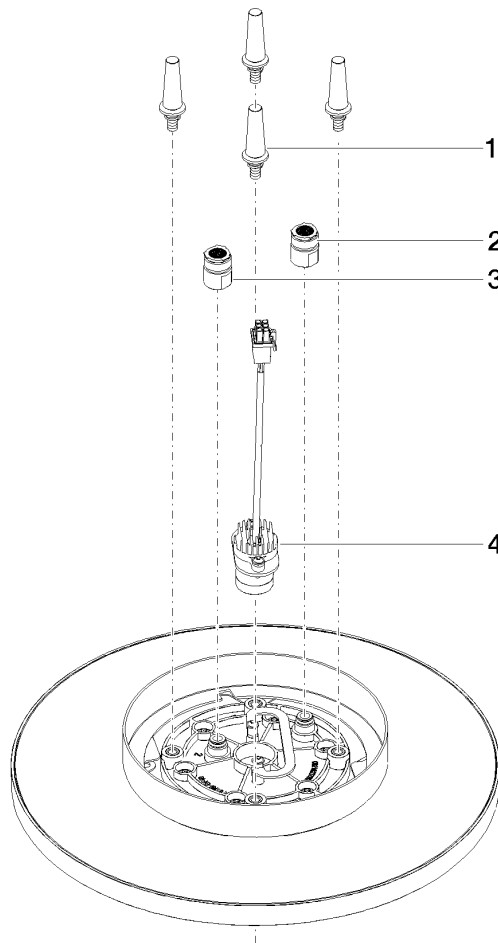

Rain shower for surface-mounted ceiling installation with light 300 mm - Light Gold

TARA

28 032 970

Fits: TARA, LISSÉ, VAIA, META

- rain shower Ø 300 mm
- PURE RAIN, max. flow rate 12 l/min (at 3 bar)
- PURIFY RAIN, max. flow rate 6 l/min (at 3 bar)
- Distance to ceiling from bottom edge of shower 40 mm
- with anti-scale system
- central LED Spot 3000 K
- Provided by customer: Light switch
- For simultaneous control of the jet types, we recommend the xTool thermostat module
- Not suitable for use in a steam room.

includes light bulbs with a Class F energy efficiency

includes light bulbs with a Class F energy efficiency

	Light Gold	28 032 970-26
	Chrome	28 032 970-00
	Brushed Platinum	28 032 970-06
	Platinum	28 032 970-08
	Dark Chrome	28 032 970-19
	Brushed Light Gold	28 032 970-27
	Brushed Durabrass (23kt Gold)	28 032 970-28
	Matte Black	28 032 970-33
	Brushed Bronze	28 032 970-42
	Brushed Champagne (22kt Gold)	28 032 970-46
	Champagne (22kt Gold)	28 032 970-47
	Brushed Chrome	28 032 970-93
	Brushed Dark Platinum	28 032 970-99

Required miscellaneous

Concealed ceiling installation box for surface-mounted ceiling installation with light - 35 042 970 90

- concealed rough parts
- min. recess depth 90 mm
- max. recess depth 115 mm
- 2x female thread 1/2" connections
- Input 100-240V AC 50-60Hz
- Output 350 mA SELV / Class II
- Provided by customer: Light switch

28 032 970
mm [inches]

Flow rate chart

Certificates

LGA_38400.

28 032 970

Spare parts list

No.	Item Number	Name	Quantity used	Delivery time
1	90 17 20 263 00 90	fixing set	1	2
2	90 24 03 309 01 90	connection	1	2
3	90 24 03 309 00 90	connection	1	2
4	90 10 01 225 00 90	electronic accessories	1	2