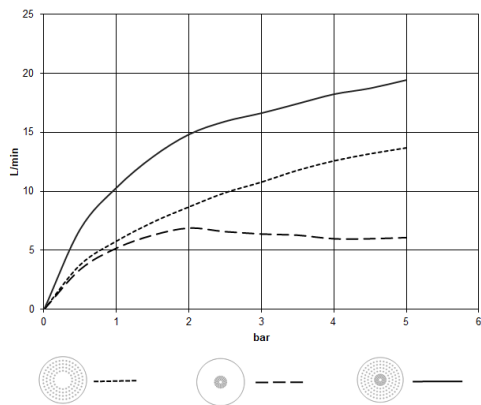

Rain shower for surface-mounted ceiling installation with light 300 mm - Light Gold

TARA

28 032 970

Fits: TARA, LISSÉ, VAIA, META

- rain shower Ø 300 mm
- PURE RAIN, max. flow rate 12 l/min (at 3 bar)
- PURIFY RAIN, max. flow rate 6 l/min (at 3 bar)
- Distance to ceiling from bottom edge of shower 40 mm
- with anti-scale system
- central LED Spot 3000 K
- Provided by customer: Light switch
- For simultaneous control of the jet types, we recommend the xTool thermostat module
- Not suitable for use in a steam room.

Required miscellaneous

Concealed ceiling installation box for surface-mounted ceiling installation with light - 35 042 970 90

- concealed rough parts
- min. recess depth 90 mm
- max. recess depth 115 mm
- 2x female thread 1/2" connections
- Input 100-240V AC 50-60Hz
- Output 350 mA SELV / Class II
- Provided by customer: Light switch

28 032 970
mm [inches]

Flow rate chart

Certificates

LGA_38400.

28 032 970

Spare parts list

No.	Item Number	Name	Quantity used	Delivery time
1	90 17 20 263 00 90	fixing set	1	2
2	90 24 03 309 01 90	connection	1	2
3	90 24 03 309 00 90	connection	1	2
4	90 10 01 225 00 90	electronic accessories	1	2